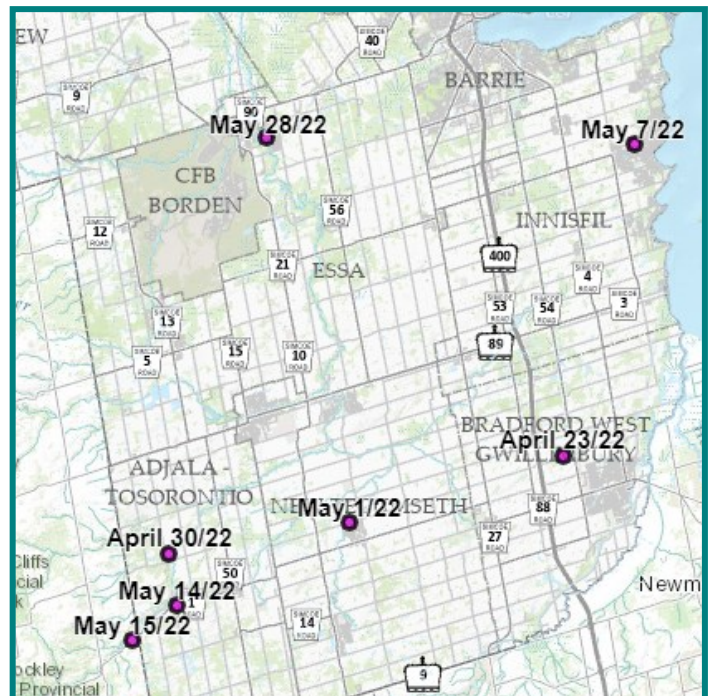

#### WEEKEND EVENTS — 9:00 TO NOON

Saturday, April 23rd: Fraser Creek Tributary at Henderson Park in Bradford W. Gwillimbury

Saturday, April 30: Sheldon Creek southwest of Alliston in Adjala-Tosorontio

Sunday, May 1: Beeton Creek at the north end of Beeton in New Tecumseth

Saturday, May 7: Leonard's Creek in Innisfil—Alcona

Saturday, May 14: Nottawasaga River northwest of Loretto in Adjala-Tosorontio

Sunday, May 15: Nottawasaga River near Hockley Valley in Mono

Saturday, May 28: Nottawasaga River at Gold Park Gate in Essa—Angus

*Come join one of our South Simcoe Streams weekend planting events! To register follow the link below. Make sure you indicate which event you are volunteering for. The package includes a waiver form and volunteer check-list. Masking is encouraged especially during orientation.*

TO REGISTER GO TO:

<https://www.surveymonkey.com/r/BCQFV6C>

INQUIRIES: [silvia@nottawasaga.com](mailto:silvia@nottawasaga.com)  
Phone/Text 705 440-9129

Map of General Area of Community Planting Events

**Raise a Cheer for Trees Along Our Streams!**